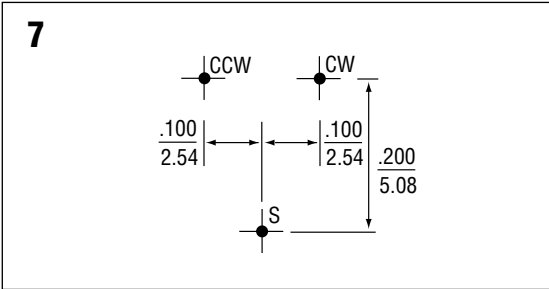

Terminal Configurations

1

TERMINAL CONFIGURATIONS (Inch/mm)

82PA, 62M, 91B*, 82M, 91T, 91X*, 72P*, 72X, 93P*, 66P*, 67P*, 67Y, 67Z, 68P*, 64W, 64X, 25P*, 25S, 25RS*, 25X, 25RX*, 64P, 72RX*

89X, 89XH, 78P

91A*, 91W*, 72PL, 72XL, 66W, 66X, 67W, 67X, 68W, 68X, 24U, 64Y, 64Z, 72RXL*, 72RW*, 82W, 25U*, 25V, 25RV*

89W, 89WH

72PX, 72XW, 72RPX*, 72RXW*

89P, 89PH, 90P

TERMINAL CONFIGURATIONS (Inch/mm)

72PM

25W, 62P, 62PF, 82P, 82PF

91V, 91C

24W, 24S