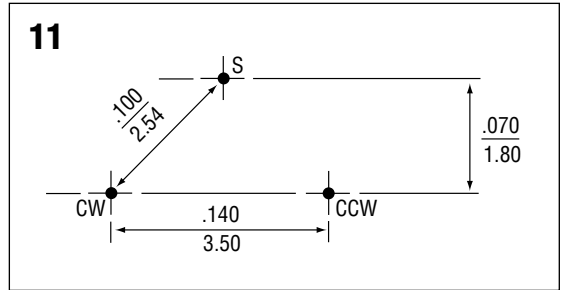

Terminal Configurations

1

TERMINAL CONFIGURATIONS (Inch/mm)

82PA, 62M, 91B*, 82M, 91T, 91X*, 72P*, 72X, 93P*, 66P*, 67P*, 67Y, 67Z, 68P*, 64W, 64X, 25P*, 25S, 25RS*, 25X, 25RX*, 64P, 72RX*

89X, 89XH, 78P

91A*, 91W*, 72PL, 72XL, 66W, 66X, 67W, 67X, 68W, 68X, 24U, 64Y, 64Z, 72RXL*, 72RW*, 82W, 25U*, 25V, 25RV*

89W, 89WH

72PX, 72XW, 72RPX*, 72RXW*

89P, 89PH, 90P

TERMINAL CONFIGURATIONS (Inch/mm)

72PM

25W, 62P, 62PF, 82P, 82PF

91V, 91C

24W, 24S