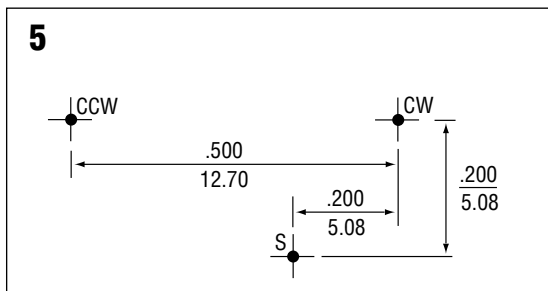

Terminal Configurations

1

TERMINAL CONFIGURATIONS (Inch/mm)

82PA, 62M, 91B*, 82M, 91T, 91X*, 72P*, 72X, 93P*, 66P*, 67P*, 67Y, 67Z, 68P*, 64W, 64X, 25P*, 25S, 25RS*, 25X, 25RX*, 64P, 72RX*

89X, 89XH, 78P

91A*, 91W*, 72PL, 72XL, 66W, 66X, 67W, 67X, 68W, 68X, 24U, 64Y, 64Z, 72RXL*, 72RW*, 82W, 25U*, 25V, 25RV*

89W, 89WH

72PX, 72XW, 72RPX*, 72RXW*

89P, 89PH, 90P

TERMINAL CONFIGURATIONS (Inch/mm)

72PM

25W, 62P, 62PF, 82P, 82PF

91V, 91C

24W, 24S