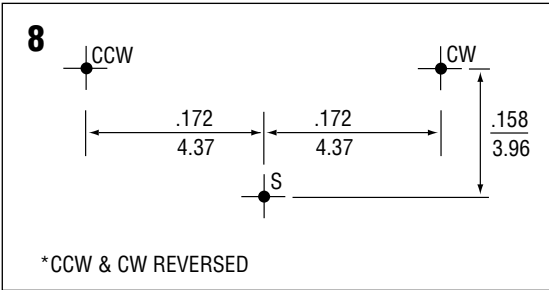

Terminal Configurations

1

TERMINAL CONFIGURATIONS (Inch/mm)

82PA, 62M, 91B*, 82M, 91T, 91X*, 72P*, 72X, 93P*, 66P*, 67P*, 67Y, 67Z, 68P*, 64W, 64X, 25P*, 25S, 25RS*, 25X, 25RX*, 64P, 72RX*

89X, 89XH, 78P

91A*, 91W*, 72PL, 72XL, 66W, 66X, 67W, 67X, 68W, 68X, 24U, 64Y, 64Z, 72RXL*, 72RW*, 82W, 25U*, 25V, 25RV*

89W, 89WH

72PX, 72XW, 72RPX*, 72RXW*

89P, 89PH, 90P

TERMINAL CONFIGURATIONS (Inch/mm)

72PM

25W, 62P, 62PF, 82P, 82PF

91V, 91C

24W, 24S