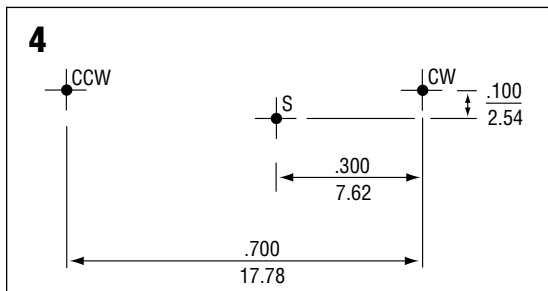

Terminal Configurations

1

TERMINAL CONFIGURATIONS (Inch/mm)

82PA, 62M, 91B*, 82M, 91T, 91X*, 72P*, 72X, 93P*, 66P*, 67P*, 67Y, 67Z, 68P*, 64W, 64X, 25P*, 25S, 25RS*, 25X, 25RX*, 64P, 72RX*

89X, 89XH, 78P

91A*, 91W*, 72PL, 72XL, 66W, 66X, 67W, 67X, 68W, 68X, 24U, 64Y, 64Z, 72RXL*, 72RW*, 82W, 25U*, 25V, 25RV*

89W, 89WH

72PX, 72XW, 72RPX*, 72RXW*

89P, 89PH, 90P

TERMINAL CONFIGURATIONS (Inch/mm)

72PM

25W, 62P, 62PF, 82P, 82PF

91V, 91C

24W, 24S