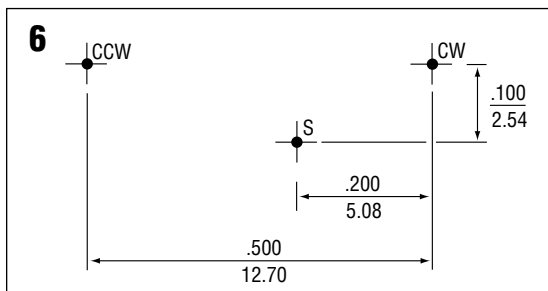

Terminal Configurations

1

TERMINAL CONFIGURATIONS (Inch/mm)

82PA, 62M, 91B*, 82M, 91T, 91X*, 72P*, 72X, 93P*, 66P*, 67P*, 67Y, 67Z, 68P*, 64W, 64X, 25P*, 25S, 25RS*, 25X, 25RX*, 64P, 72RX*

89X, 89XH, 78P

91A*, 91W*, 72PL, 72XL, 66W, 66X, 67W, 67X, 68W, 68X, 24U, 64Y, 64Z, 72RXL*, 72RW*, 82W, 25U*, 25V, 25RV*

89W, 89WH

72PX, 72XW, 72RPX*, 72RXW*

89P, 89PH, 90P

TERMINAL CONFIGURATIONS (Inch/mm)

72PM

25W, 62P, 62PF, 82P, 82PF

91V, 91C

24W, 24S