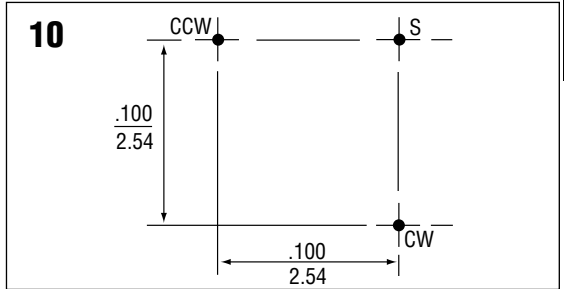

Terminal Configurations

1

TERMINAL CONFIGURATIONS (Inch/mm)

82PA, 62M, 91B*, 82M, 91T, 91X*, 72P*, 72X, 93P*, 66P*, 67P*, 67Y, 67Z, 68P*, 64W, 64X, 25P*, 25S, 25RS*, 25X, 25RX*, 64P, 72RX*

89X, 89XH, 78P

91A*, 91W*, 72PL, 72XL, 66W, 66X, 67W, 67X, 68W, 68X, 24U, 64Y, 64Z, 72RXL*, 72RW*, 82W, 25U*, 25V, 25RV*

89W, 89WH

72PX, 72XW, 72RPX*, 72RXW*

89P, 89PH, 90P

TERMINAL CONFIGURATIONS (Inch/mm)

72PM

25W, 62P, 62PF, 82P, 82PF

91V, 91C

24W, 24S