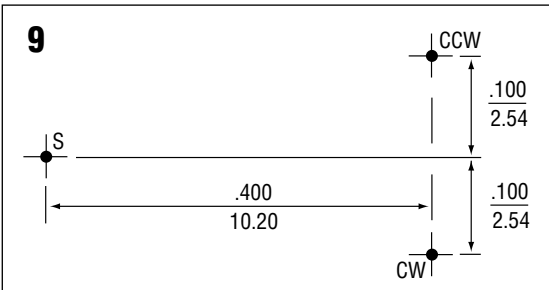

Terminal Configurations

1

TERMINAL CONFIGURATIONS (Inch/mm)

82PA, 62M, 91B*, 82M, 91T, 91X*, 72P*, 72X, 93P*, 66P*, 67P*, 67Y, 67Z, 68P*, 64W, 64X, 25P*, 25S, 25RS*, 25X, 25RX*, 64P, 72RX*

89X, 89XH, 78P

91A*, 91W*, 72PL, 72XL, 66W, 66X, 67W, 67X, 68W, 68X, 24U, 64Y, 64Z, 72RXL*, 72RW*, 82W, 25U*, 25V, 25RV*

89W, 89WH

72PX, 72XW, 72RPX*, 72RXW*

89P, 89PH, 90P

TERMINAL CONFIGURATIONS (Inch/mm)

72PM

25W, 62P, 62PF, 82P, 82PF

91V, 91C

24W, 24S